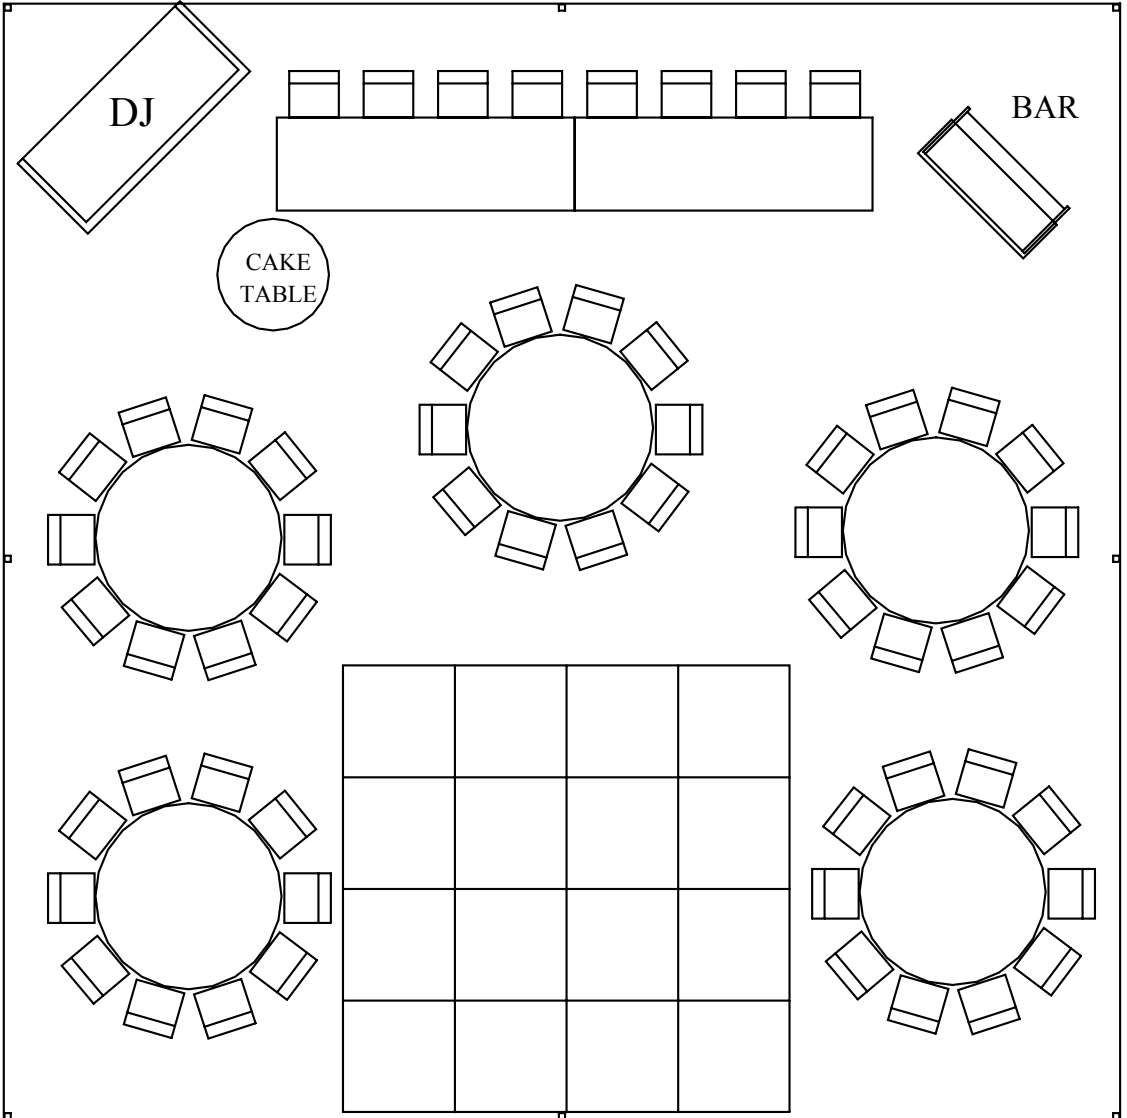

30' x 30' FRAME TENT
58 PEOPLE SEATED
12' X 12' DANCE FLOOR

ENTRANCE