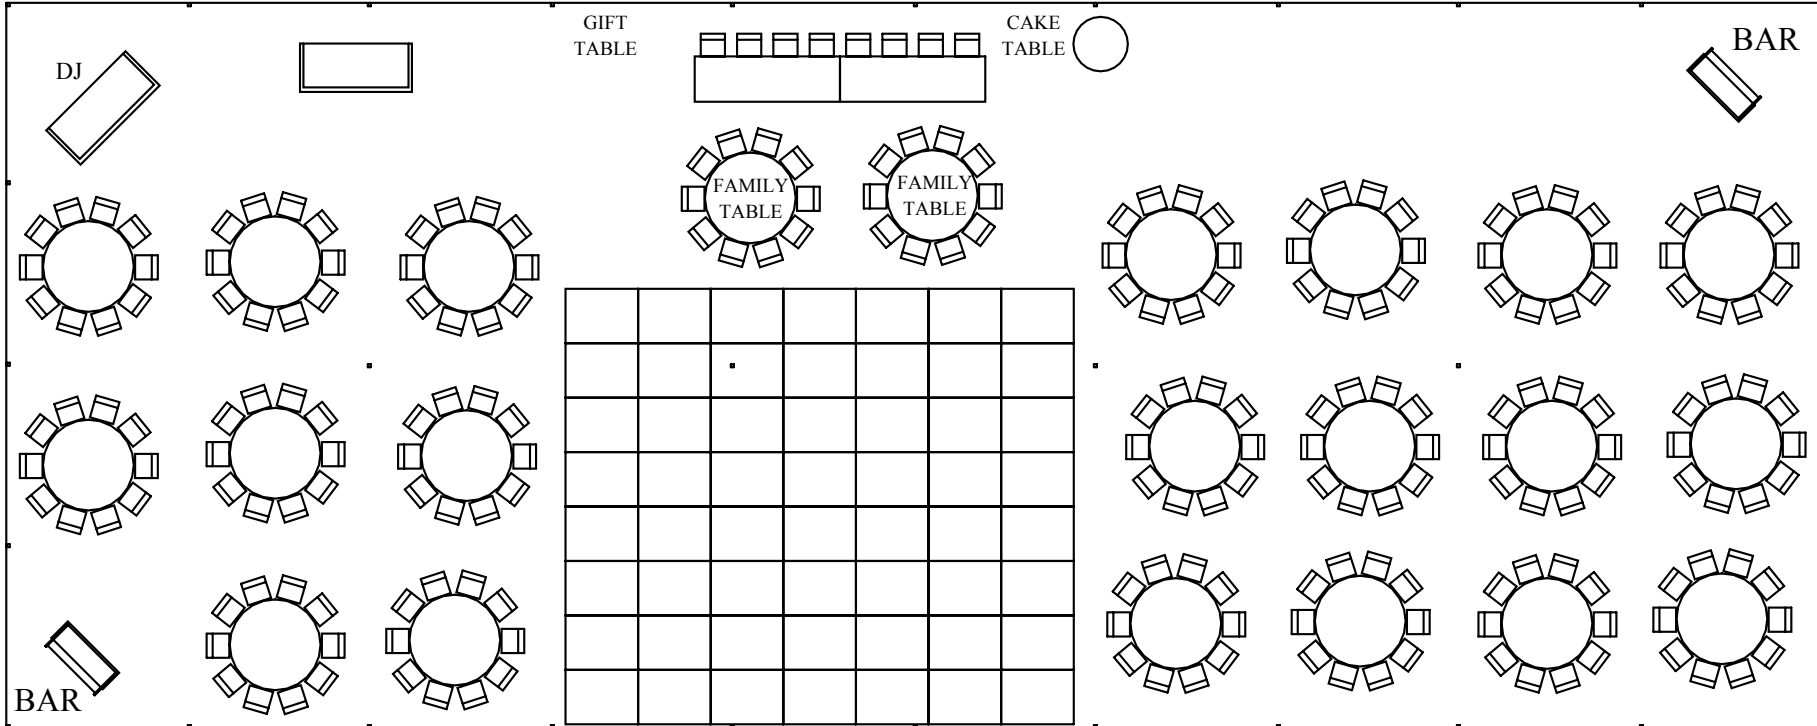

40' X 100' POLE TENT
228 PEOPLE SEATED
24' X 28' DANCE FLOOR

ENTRANCE