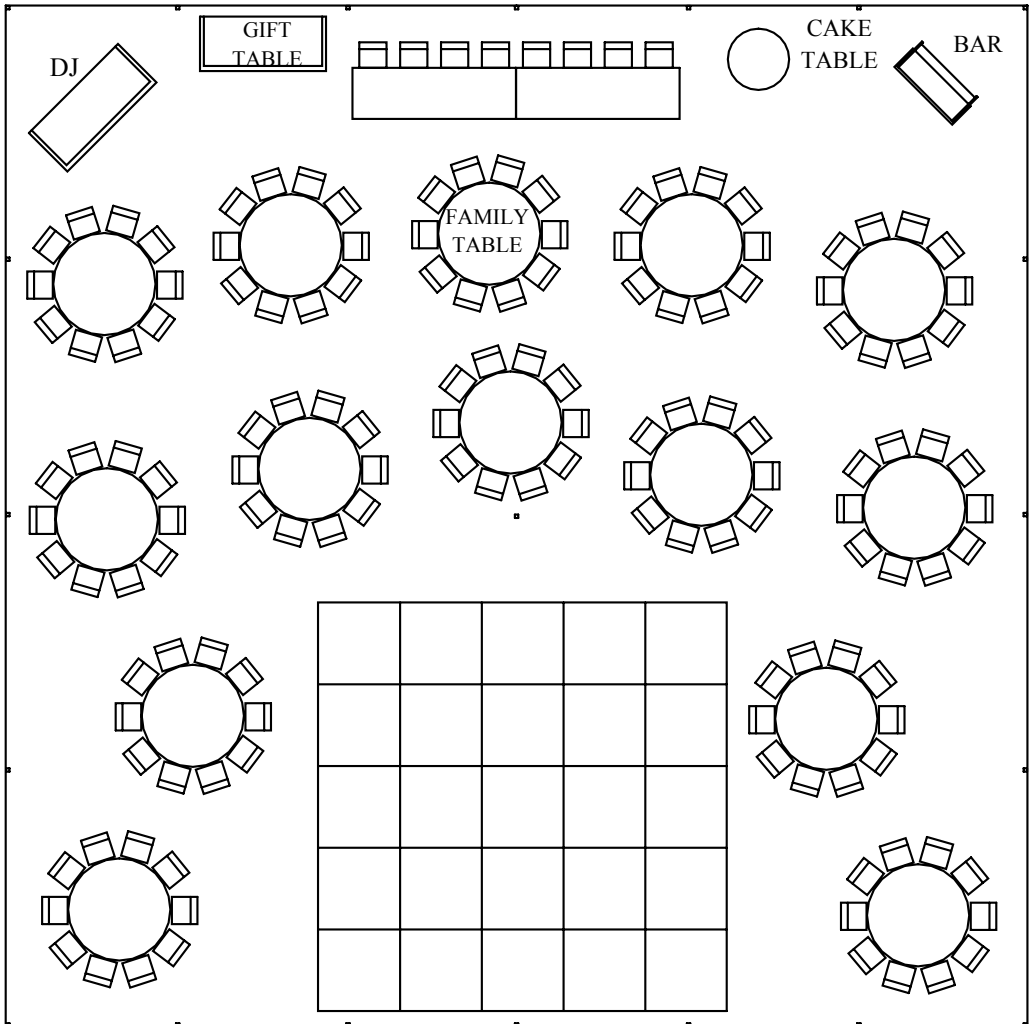

50' X 50' POLE TENT
148 PEOPLE SEATED
21' X 20' DANCE FLOOR

ENTRANCE